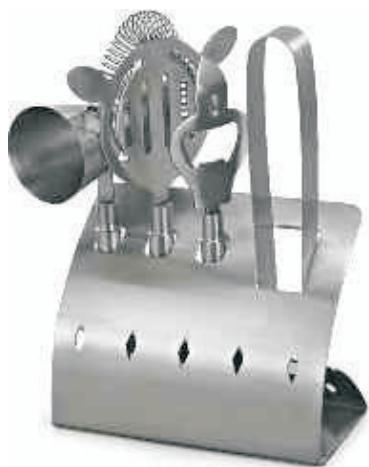

DS-1319 S & P-Oval

DS-1322 D/W ASH TRAY

BAR WARES

Aurica
CREATING CONCEPTS

DS-1402 BAR TOOL SET-Matt

DS-1401 WINE COOLER-Matt

DS-1404 WINE BOTTLE HOLDER-Mirror

DS-1403 NUT BOWL-Hammer