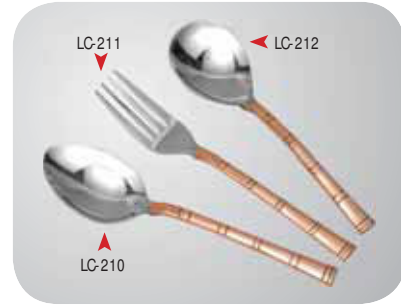

TWO TONE CUTLERY

- **CODE: LC-210**
  TABLE SPOON
  Material: Copper, Stainless Steel
- **CODE: LC-211**
  TABLE FORK
  Material: Copper, Stainless Steel
- **CODE: LC-212**
  SERVING SPOON
  Material: Copper, Stainless Steel

Think Copper Think La Coppere

- **CODE: LC-201**
  COFFEE SPOON
  Material: Copper, Stainless Steel
- **CODE: LC-202**
  FRUIT FORK
  Material: Copper, Stainless Steel
- **CODE: LC-203**
  ICE CREAM SPOON
  Material: Copper, Stainless Steel

- **CODE: LC-204**
  TEA SPOON
  Material: Copper, Stainless Steel
- **CODE: LC-205**
  BABY SPOON
  Material: Copper, Stainless Steel
- **CODE: LC-206**
  DESSERT SPOON
  Material: Copper, Stainless Steel
- **CODE: LC-207**
  DESSERT FORK
  Material: Copper, Stainless Steel
- **CODE: LC-208**
  SOUP SPOON
  Material: Copper, Stainless Steel
- **CODE: LC-209**
  DESSERT KNIFE
  Material: Copper, Stainless Steel