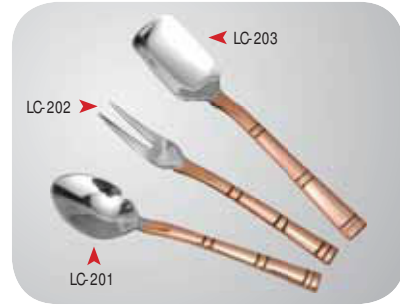

TWO TONE CUTLERY

- **CODE: LC-210**
  TABLE SPOON
  Material: Copper, Stainless Steel
- **CODE: LC-211**
  TABLE FORK
  Material: Copper, Stainless Steel
- **CODE: LC-212**
  SERVING SPOON
  Material: Copper, Stainless Steel

Think Copper Think La Coppere

- **CODE: LC-201**
  COFFEE SPOON
  Material: Copper, Stainless Steel
- **CODE: LC-202**
  FRUIT FORK
  Material: Copper, Stainless Steel
- **CODE: LC-203**
  ICE CREAM SPOON
  Material: Copper, Stainless Steel

- **CODE: LC-204**
  TEA SPOON
  Material: Copper, Stainless Steel
- **CODE: LC-205**
  BABY SPOON
  Material: Copper, Stainless Steel
- **CODE: LC-206**
  DESSERT SPOON
  Material: Copper, Stainless Steel
- **CODE: LC-207**
  DESSERT FORK
  Material: Copper, Stainless Steel
- **CODE: LC-208**
  SOUP SPOON
  Material: Copper, Stainless Steel
- **CODE: LC-209**
  DESSERT KNIFE
  Material: Copper, Stainless Steel