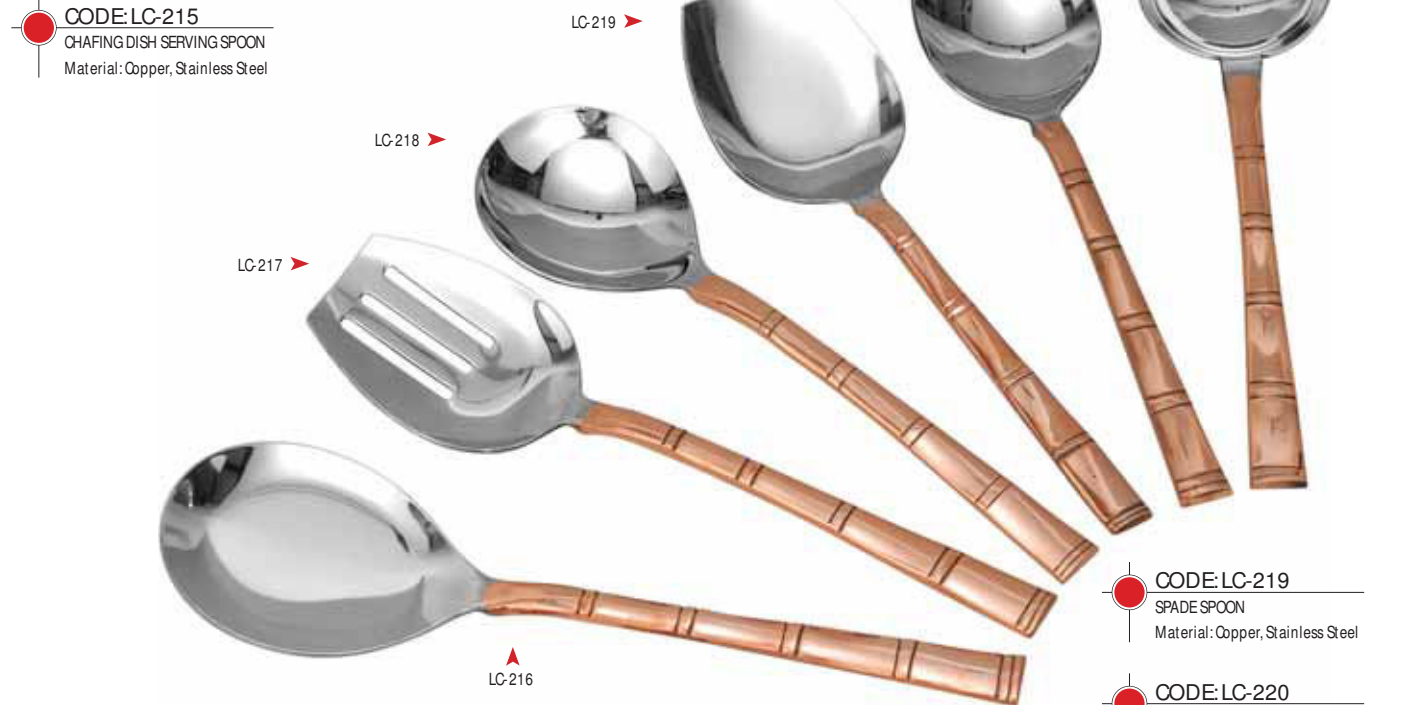

Think Copper Think La Coppere

- **CODE: LC-201**  
COFFEE SPOON  
Material: Copper, Stainless Steel
- **CODE: LC-202**  
FRUIT FORK  
Material: Copper, Stainless Steel
- **CODE: LC-203**  
ICE CREAM SPOON  
Material: Copper, Stainless Steel

- **CODE: LC-204**  
TEA SPOON  
Material: Copper, Stainless Steel
- **CODE: LC-205**  
BABY SPOON  
Material: Copper, Stainless Steel
- **CODE: LC-206**  
DESSERT SPOON  
Material: Copper, Stainless Steel
- **CODE: LC-207**  
DESSERT FORK  
Material: Copper, Stainless Steel
- **CODE: LC-208**  
SOUP SPOON  
Material: Copper, Stainless Steel
- **CODE: LC-209**  
DESSERT KNIFE  
Material: Copper, Stainless Steel

- **CODE: LC-216**  
RICE SPOON  
Material: Copper, Stainless Steel

- **CODE: LC-217**  
SLOTTED SPOON  
Material: Copper, Stainless Steel

- **CODE: LC-218**  
SERVING SPOON XL  
Material: Copper, Stainless Steel