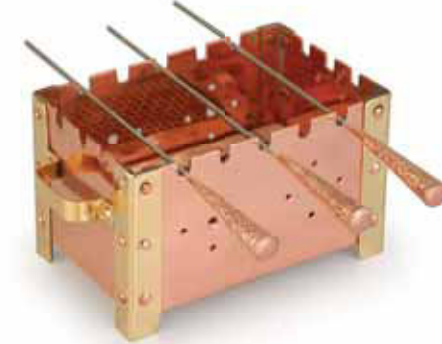

CODE: LC-105  
HANDI COVER  
Material: Copper, Stainless Steel, Brass Knob

LC-104  
CODE: LC-104  
HYDERABADI HANDI / LAGAN  
Material: Copper, Stainless Steel

**CODE: LC-108**  
GRAVY BUCKET  
Material: Copper, Stainless Steel

**CODE: LC-111**  
SIGRI / BURNER STAND-Plain  
Material: Copper

**CODE: LC-110**  
SIGRI / BURNER STAND-Designer Legs  
Material: Copper, Barss

# TABLEWARES

Think Copper Think Laoppera

**CODE: LC-112**  
TABLETANDOOR  
Material: Copper, Stainless Steel, Wooden Base

**CODE: LC-113**  
BARBEQUE  
Material: Copper

**CODE: LC-114**  
ICE BUCKET  
Material: Copper, Stainless Steel, Brass Knob